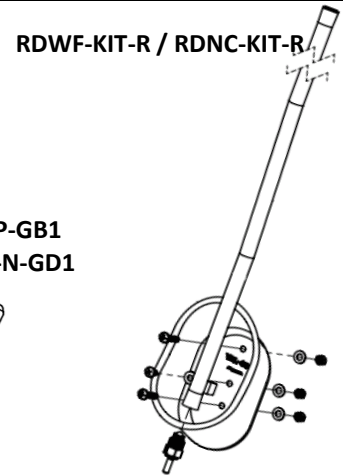

SECTION 07 SWINE EQUIPMENT

IN THIS CATALOG SECTION

Page Number	CONTENTS
07-01	Application Chart
07-02	Cup Waterers
07-02	Swinging Waterers
07-02	Accessories
07-03	T-Bolts

Application Chart

Part Number	Type of drinker	Pig Size (lb)	Pigs per bowl	Mounting height
RDWF-KIT-R	Cup, wean to finish	13-275	15-25	4-3/4" to cup bottom
RDNC-KIT-R	Cup, nursery	piglet	12 max	2" to cup bottom
781024	24" swinger pipe (need 2 drinkers)	13-275	20-30 per swinger	1"-3" off pig's back
781036	36" swinger pipe (need 2 drinkers)	13-275	20-30 per swinger	1"-3" off pig's back
781008	Bite drinker (2 per swinger pipe)	13-275	10-15 per drinker	NA

781006

781000/781001

RDWCP-KIT

RDZP-GB1
RDZP-N-GB1

RDWF-KIT-R / RDNC-KIT-R

SWINGING WATERING

781008	Swine Bite Drinker, Rubber Spring	0.2	0.1	
781024	24" Long Flat Y SS Swinger	1.7	0.8	
781036	36" Long Flat Y SS Swinger	3.5	1.6	

781008

781024 24"
781036 36"

ACCESSORIES

820341	Dosatron Medicator Kit (D25RE5)	4.0	1.8	
VM507	Hook-Up Kit for Dosatron Medicator	1.5	0.7	

T-BOLTS

CATALOG #	ITEM DESCRIPTION	SHIP WEIGHT		LIST PRICE
		LBS.	KG.	
690481-Q50	Kit, Slat T-Bolt, 6" LG x 3/8" - Full Thread	52.0	23.6	
690465-Q1500	Kit, Slat T-Bolt, 6" LG x 1/2" - Full Thread	1,710.0	775.6	
690461-Q2250	Kit, Slat T-Bolt, 7" LG x 1/2" - Partial Thread	2,700.0	1,224.7	